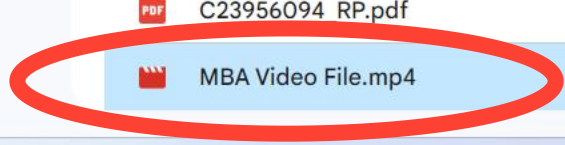

Click on icon as shown in circle to get the location of the file in drive

- Drive
- New
- Priority
- Activity
- Workspaces
- My Drive
- Shared with me
- Recent
- Starred
- Spam
- Trash
- Storage
- 7.7 MB of 2 GB used

This way you can find the location of your recently uploaded video file

+ New

- Priority
- Activity
- Workspaces

My Drive

- Shared with me
- Recent
- Starred
- Spam
- Trash
- Storage

7.7 MB of 2 GB used

Search in Drive