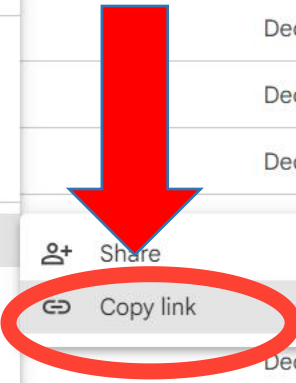

Copy link

- ROLE
- Viewer
  - Commenter
  - Editor

Select "Editor"

Share "MBA Video File.mp4"

People with access

Anisha 25770 (you) Owner  
anisha.25770@lpu.co.in

General access

Anyone with the link Editor  
Anyone on the internet with the link can edit

Copy link

Done

Click on "Done"

Finally, Click on “Share” and then click on “ Copy link”. Now, You can paste this link in required field of your admission application form.

1 upload complete

MBA Video File.mp4