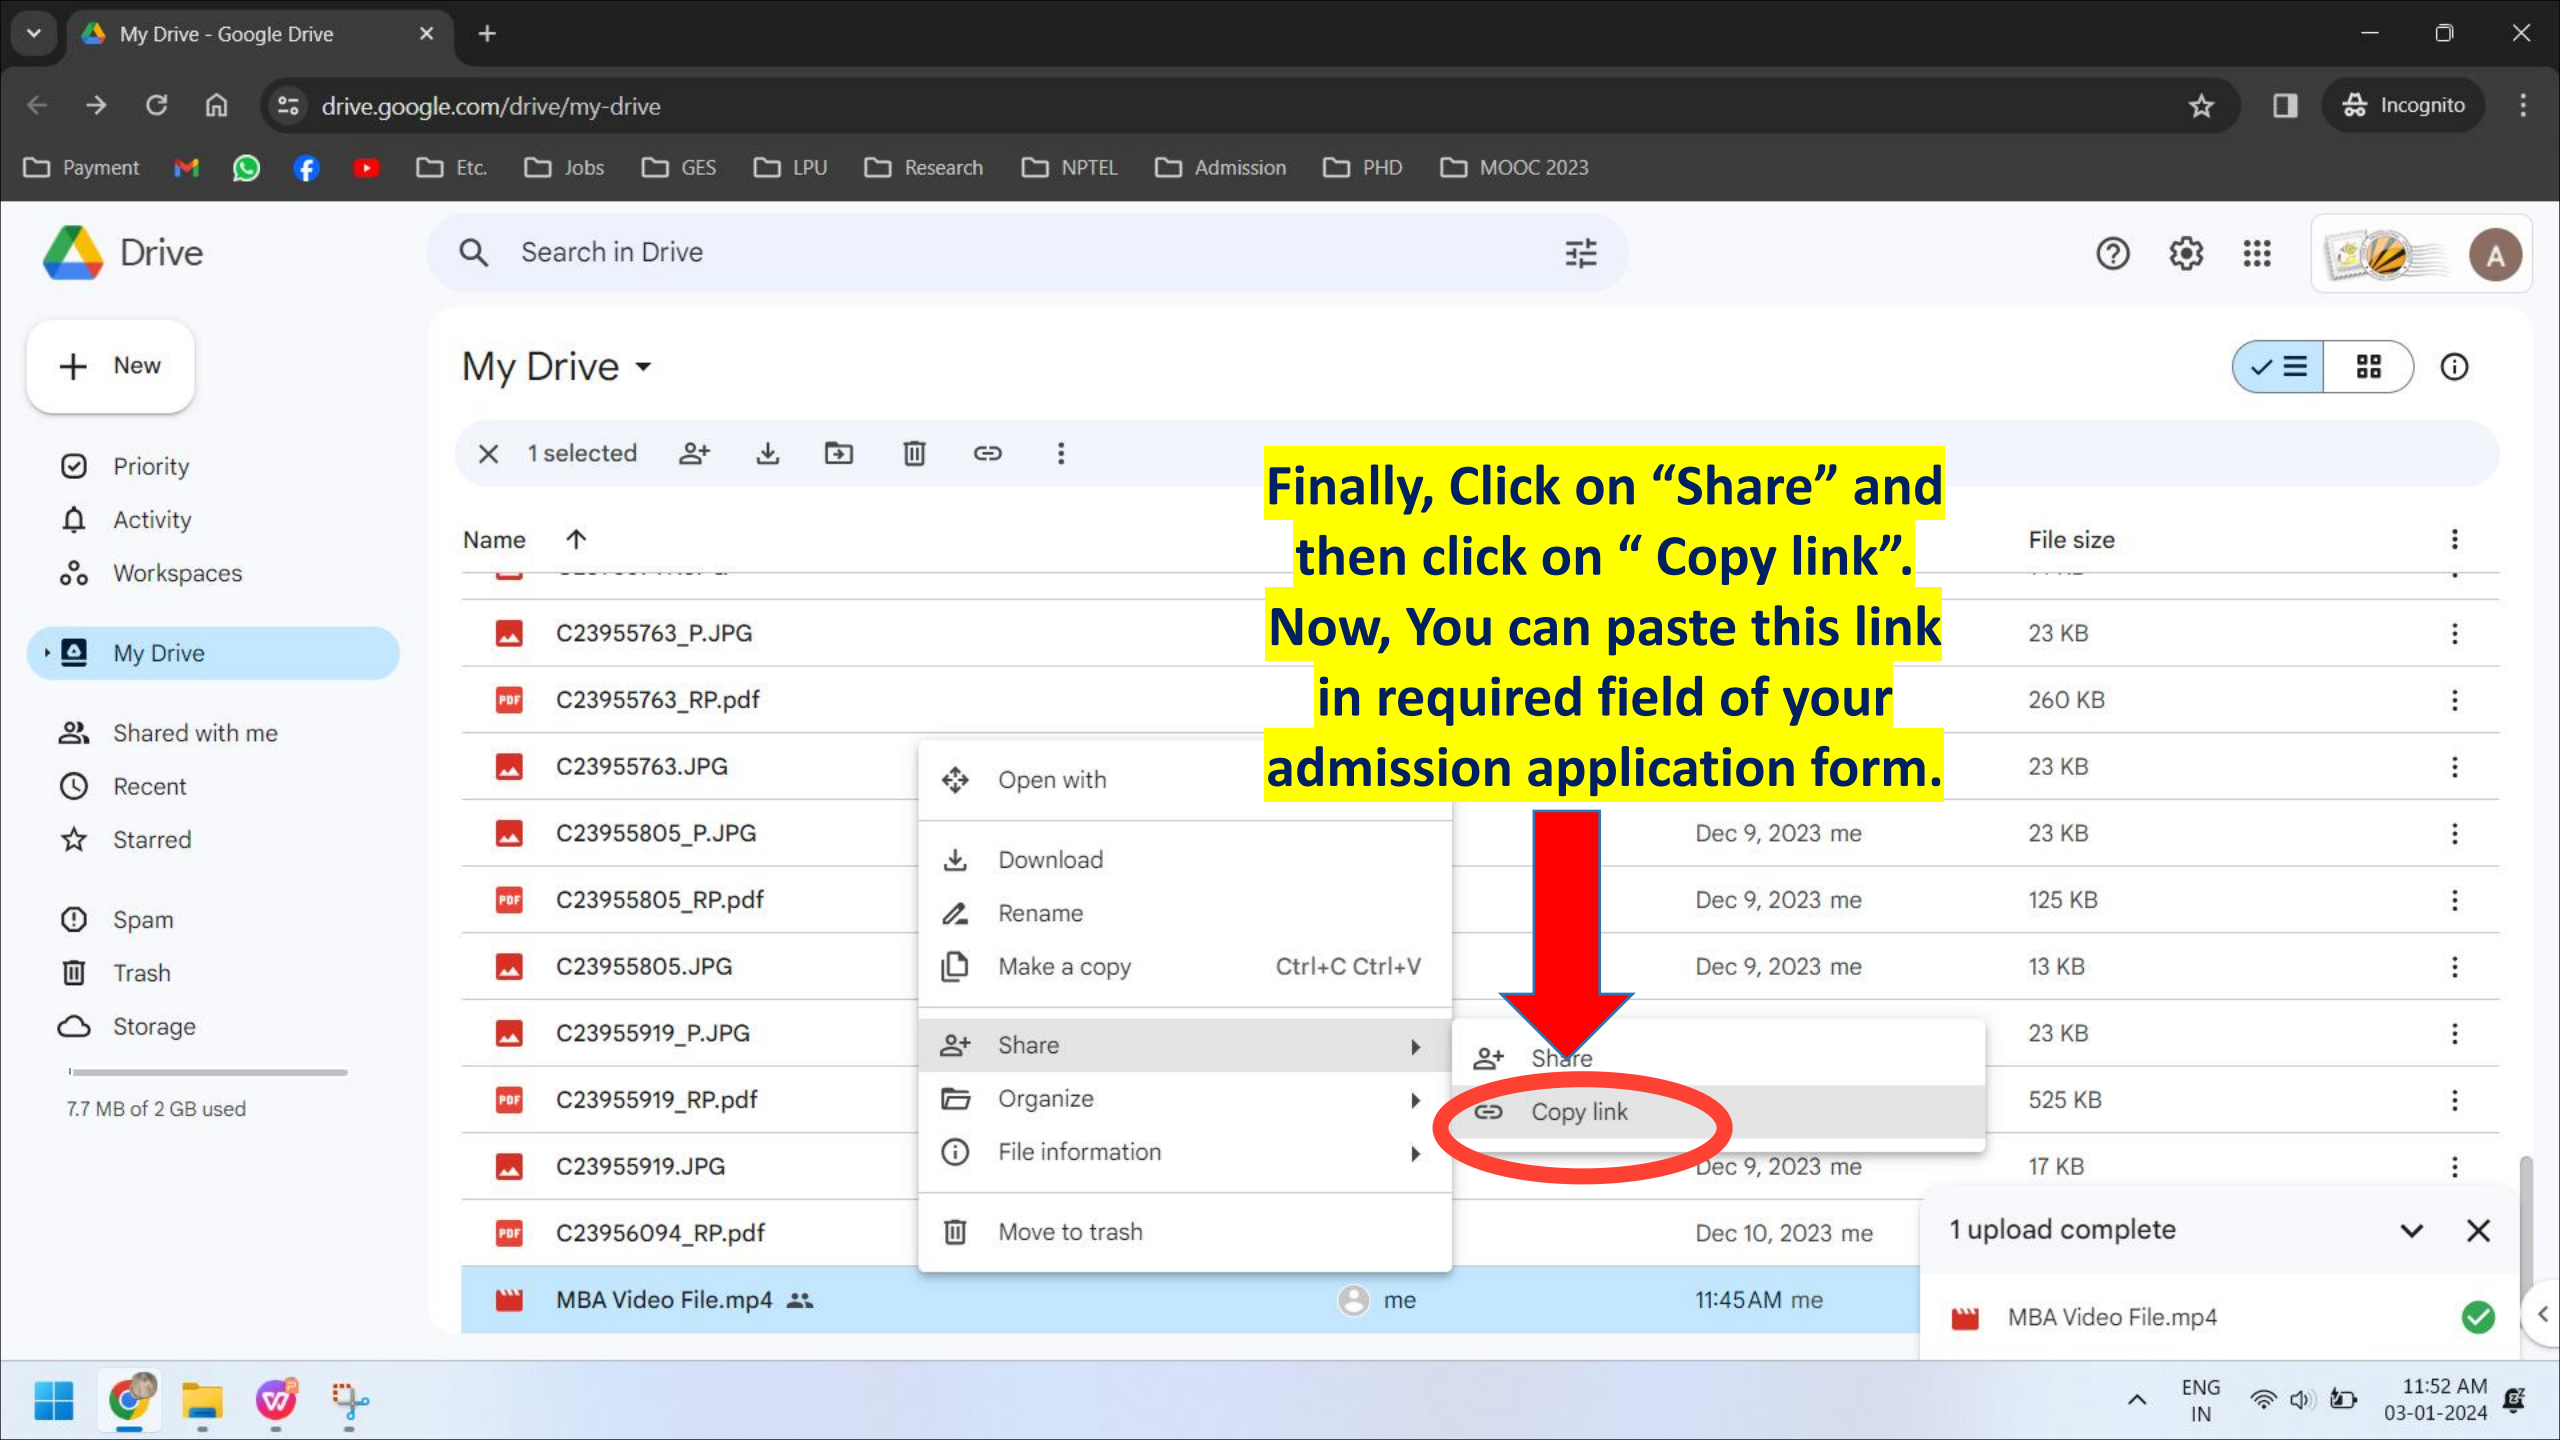

Finally, Click on “Share” and then click on “ Copy link”. Now, You can paste this link in required field of your admission application form.