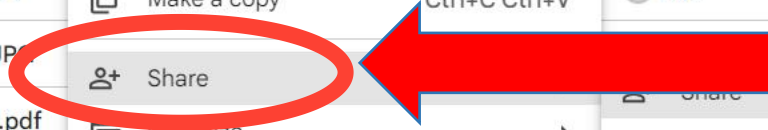

+ New

- Priority
- Activity
- Workspaces

My Drive

- Shared with me
- Recent
- Starred
- Spam
- Trash
- Storage

7.7 MB of 2 GB used

Search in Drive

My Drive

1 selected

Name	Owner	Last modified	File size
C23955763_P.JPG	me	Dec 9, 2023	23 KB
C23955763_RP.pdf	me	Dec 9, 2023	260 KB
C23955763.JPG	me	Dec 9, 2023	23 KB
C23955805_P.JPG	me	Dec 9, 2023	23 KB
C23955805_RP.pdf	me	Dec 9, 2023	125 KB
C23955805.JPG	me	Dec 9, 2023	13 KB
C23955919_P.JPG	me	Dec 9, 2023	17 KB
C23955919_RP.pdf	me	Dec 9, 2023	17 KB
C23955919.JPG	me	Dec 9, 2023	17 KB
C23956094_RP.pdf	me	Dec 10, 2023	17 KB
MBA Video File.mp4	me	Jun 11, 2021	

- Open with
- Download
- Rename
- Make a copy
- Share
- Organize
- File information
- Move to trash

Ctrl+C Ctrl+V

Do right click on video file and click on "Share"

1 upload complete

MBA Video File.mp4