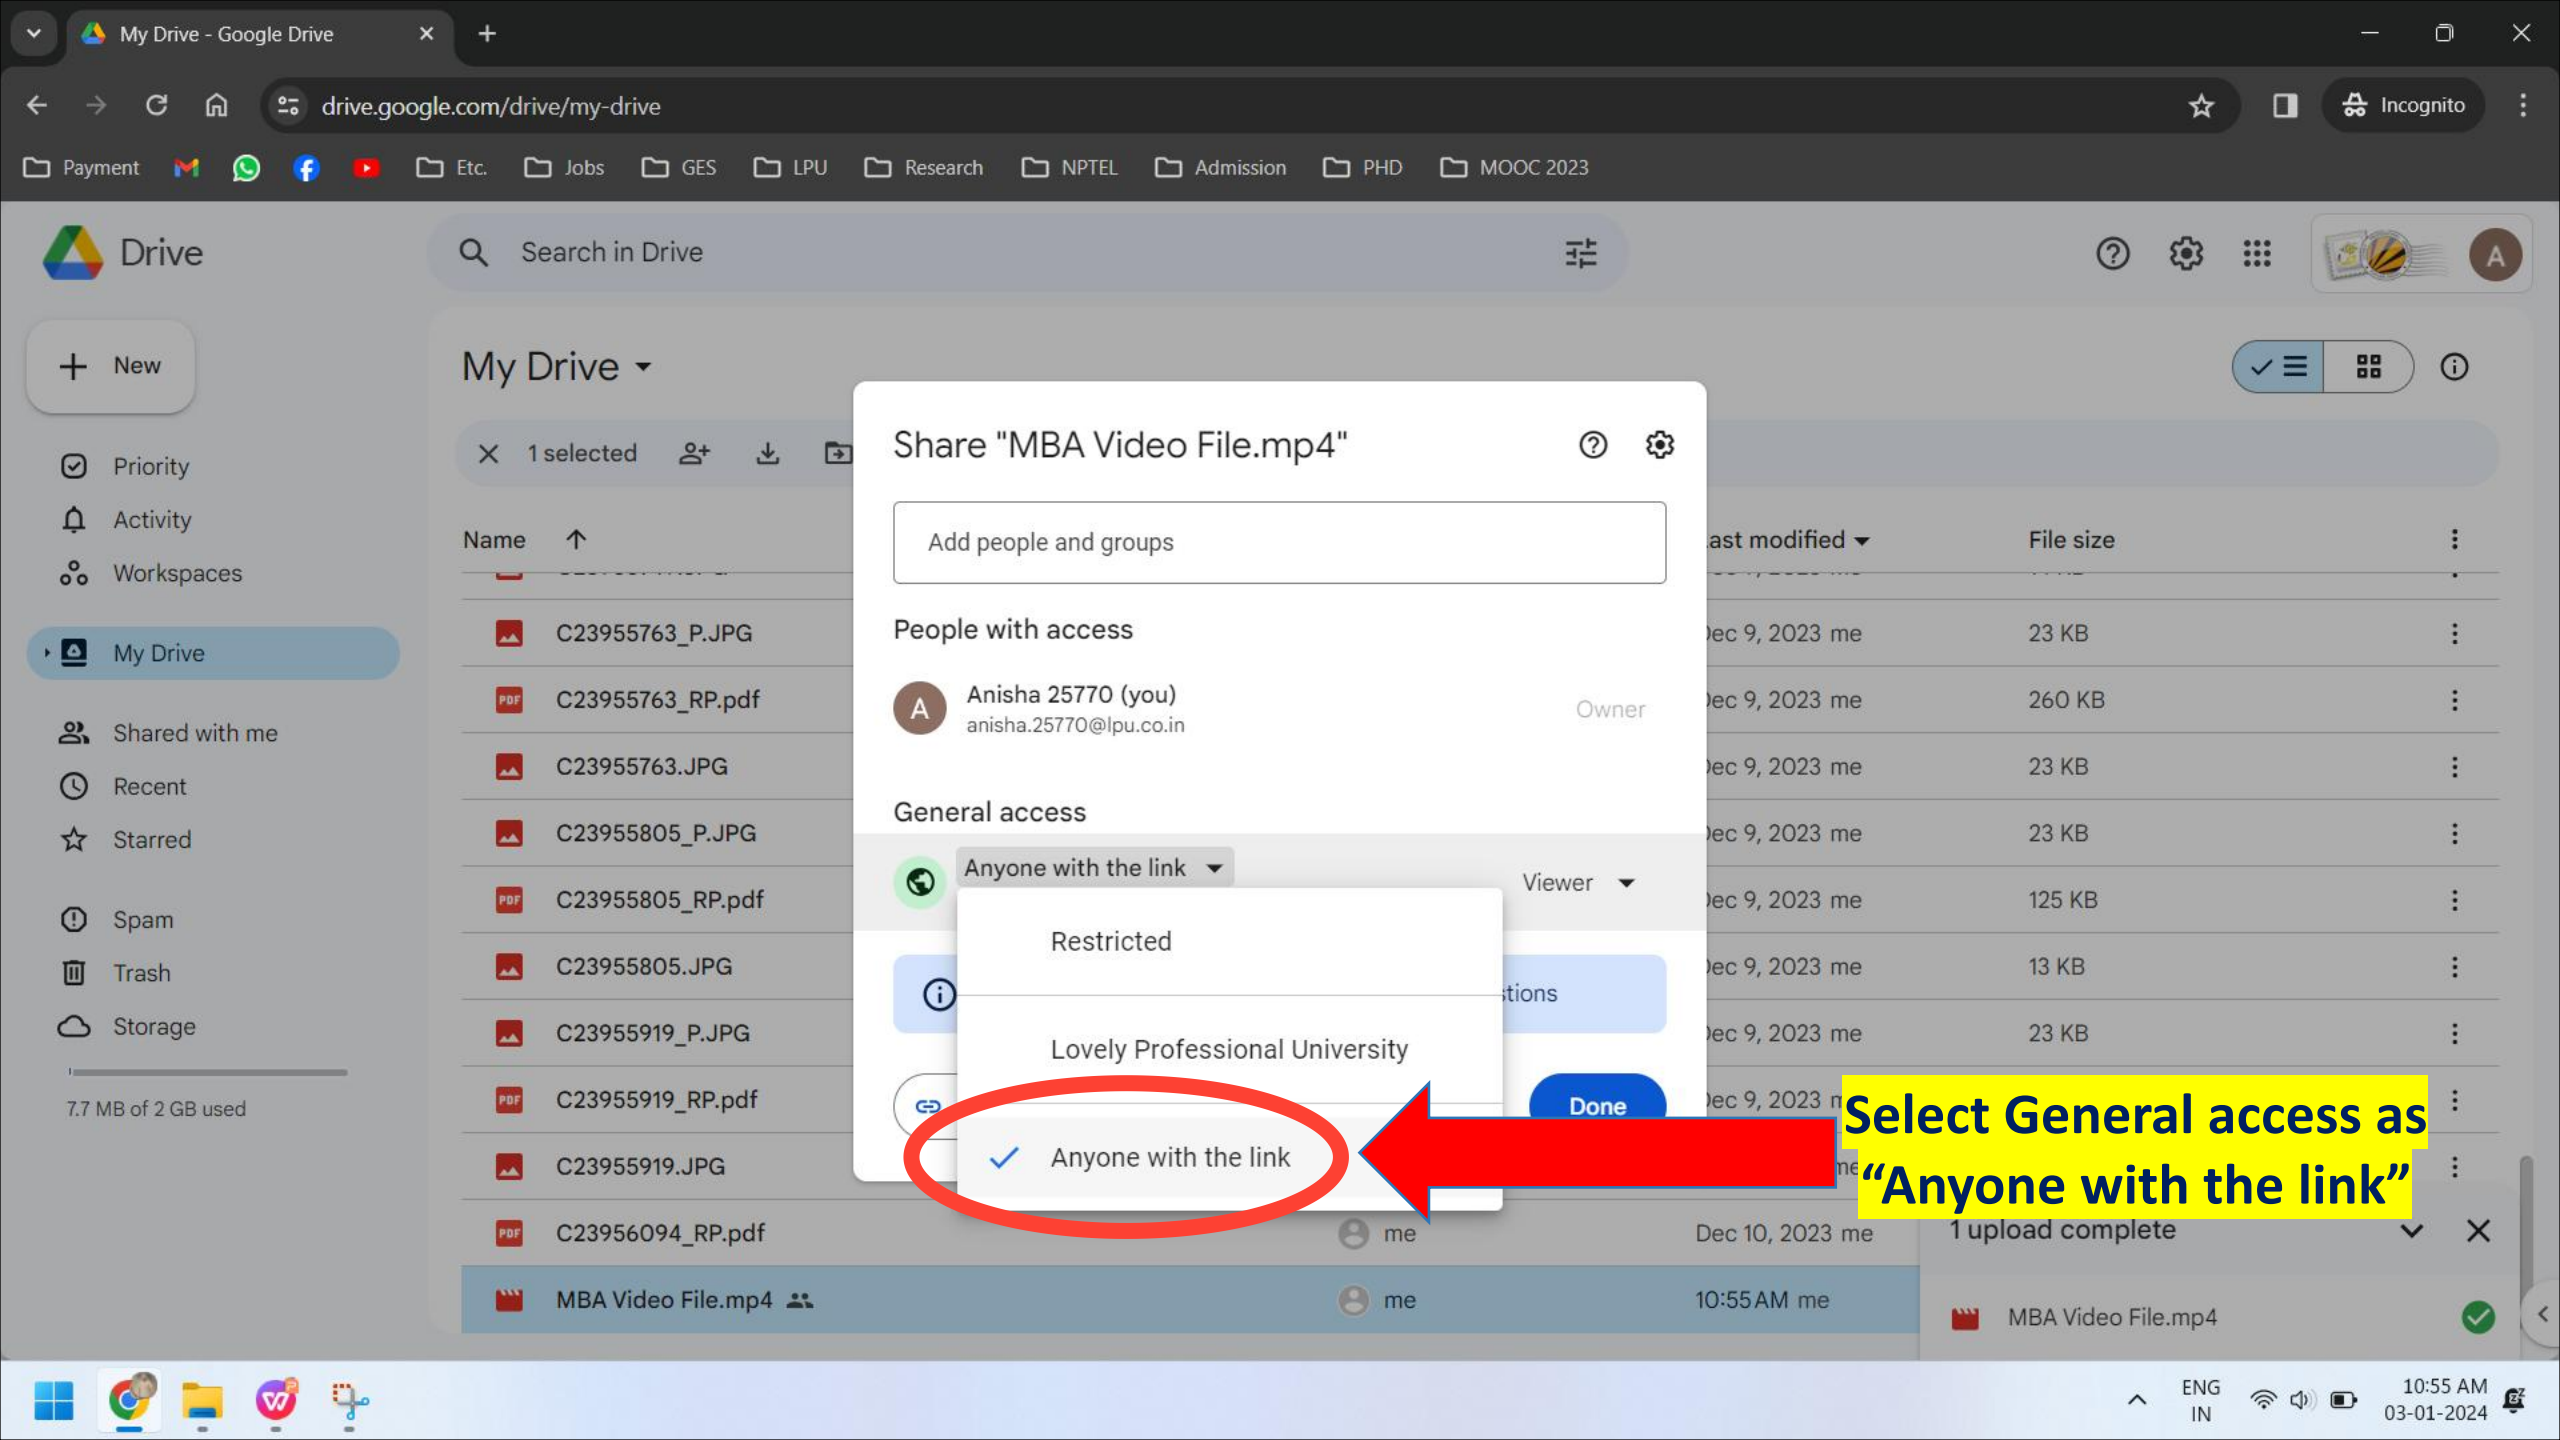

Search in Drive

+ New

- Priority
- Activity
- Workspaces

My Drive

Shared with me

Recent

Starred

Spam

Trash

Storage

7.7 MB of 2 GB used

My Drive

1 selected

Name	Last modified	File size
C23955763_P.JPG	Dec 9, 2023 me	23 KB
C23955763_RP.pdf	Dec 9, 2023 me	260 KB
C23955763.JPG	Dec 9, 2023 me	23 KB
C23955805_P.JPG	Dec 9, 2023 me	23 KB
C23955805_RP.pdf	Dec 9, 2023 me	125 KB
C23955805.JPG	Dec 9, 2023 me	13 KB
C23955919_P.JPG	Dec 9, 2023 me	23 KB
C23955919_RP.pdf	Dec 9, 2023 me	
C23955919.JPG	Dec 9, 2023 me	
C23956094_RP.pdf	Dec 10, 2023 me	1 upload complete
MBA Video File.mp4	10:55 AM me	

Share "MBA Video File.mp4"

Add people and groups

People with access

- Anisha 25770 (you) anisha.25770@lpu.co.in Owner

General access

- Anyone with the link (Selected)
- Restricted
- Lovely Professional University
- Anyone with the link

Viewer

Done

Select General access as "Anyone with the link"