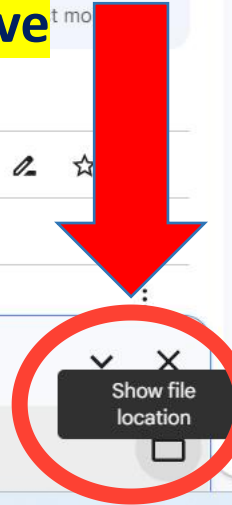

- Drive
- New
- Priority
- Activity
- Workspaces
- My Drive
- Shared with me
- Recent
- Starred
- Spam
- Trash
- Storage

Search in Drive

My Drive

Type People Modified

Suggested

PHD Dec 2023 Online I...
PHD Research Propos...
C23955741_RP.pdf
C23955805_RP.pdf
C23955763_RP.pdf

Anshu Vashisth edited in the past m...
tawheed 22259 edited in the past m...
You created in the past month
You uploaded in the past mo...

Name	Owner	Last modified	File size
C23954827_P.JPG	me	Dec 9, 2023	22 KB
C23954827.JPG	me	Dec 9, 2023	16 KB
C23954843_P.JPG	me	Dec 9, 2023	21 KB
C23954843.JPG	me	Dec 9, 2023	
C23954984_P.JPG	me	Dec 10, 2023	

Click on icon as shown in circle to get the location of the file in drive