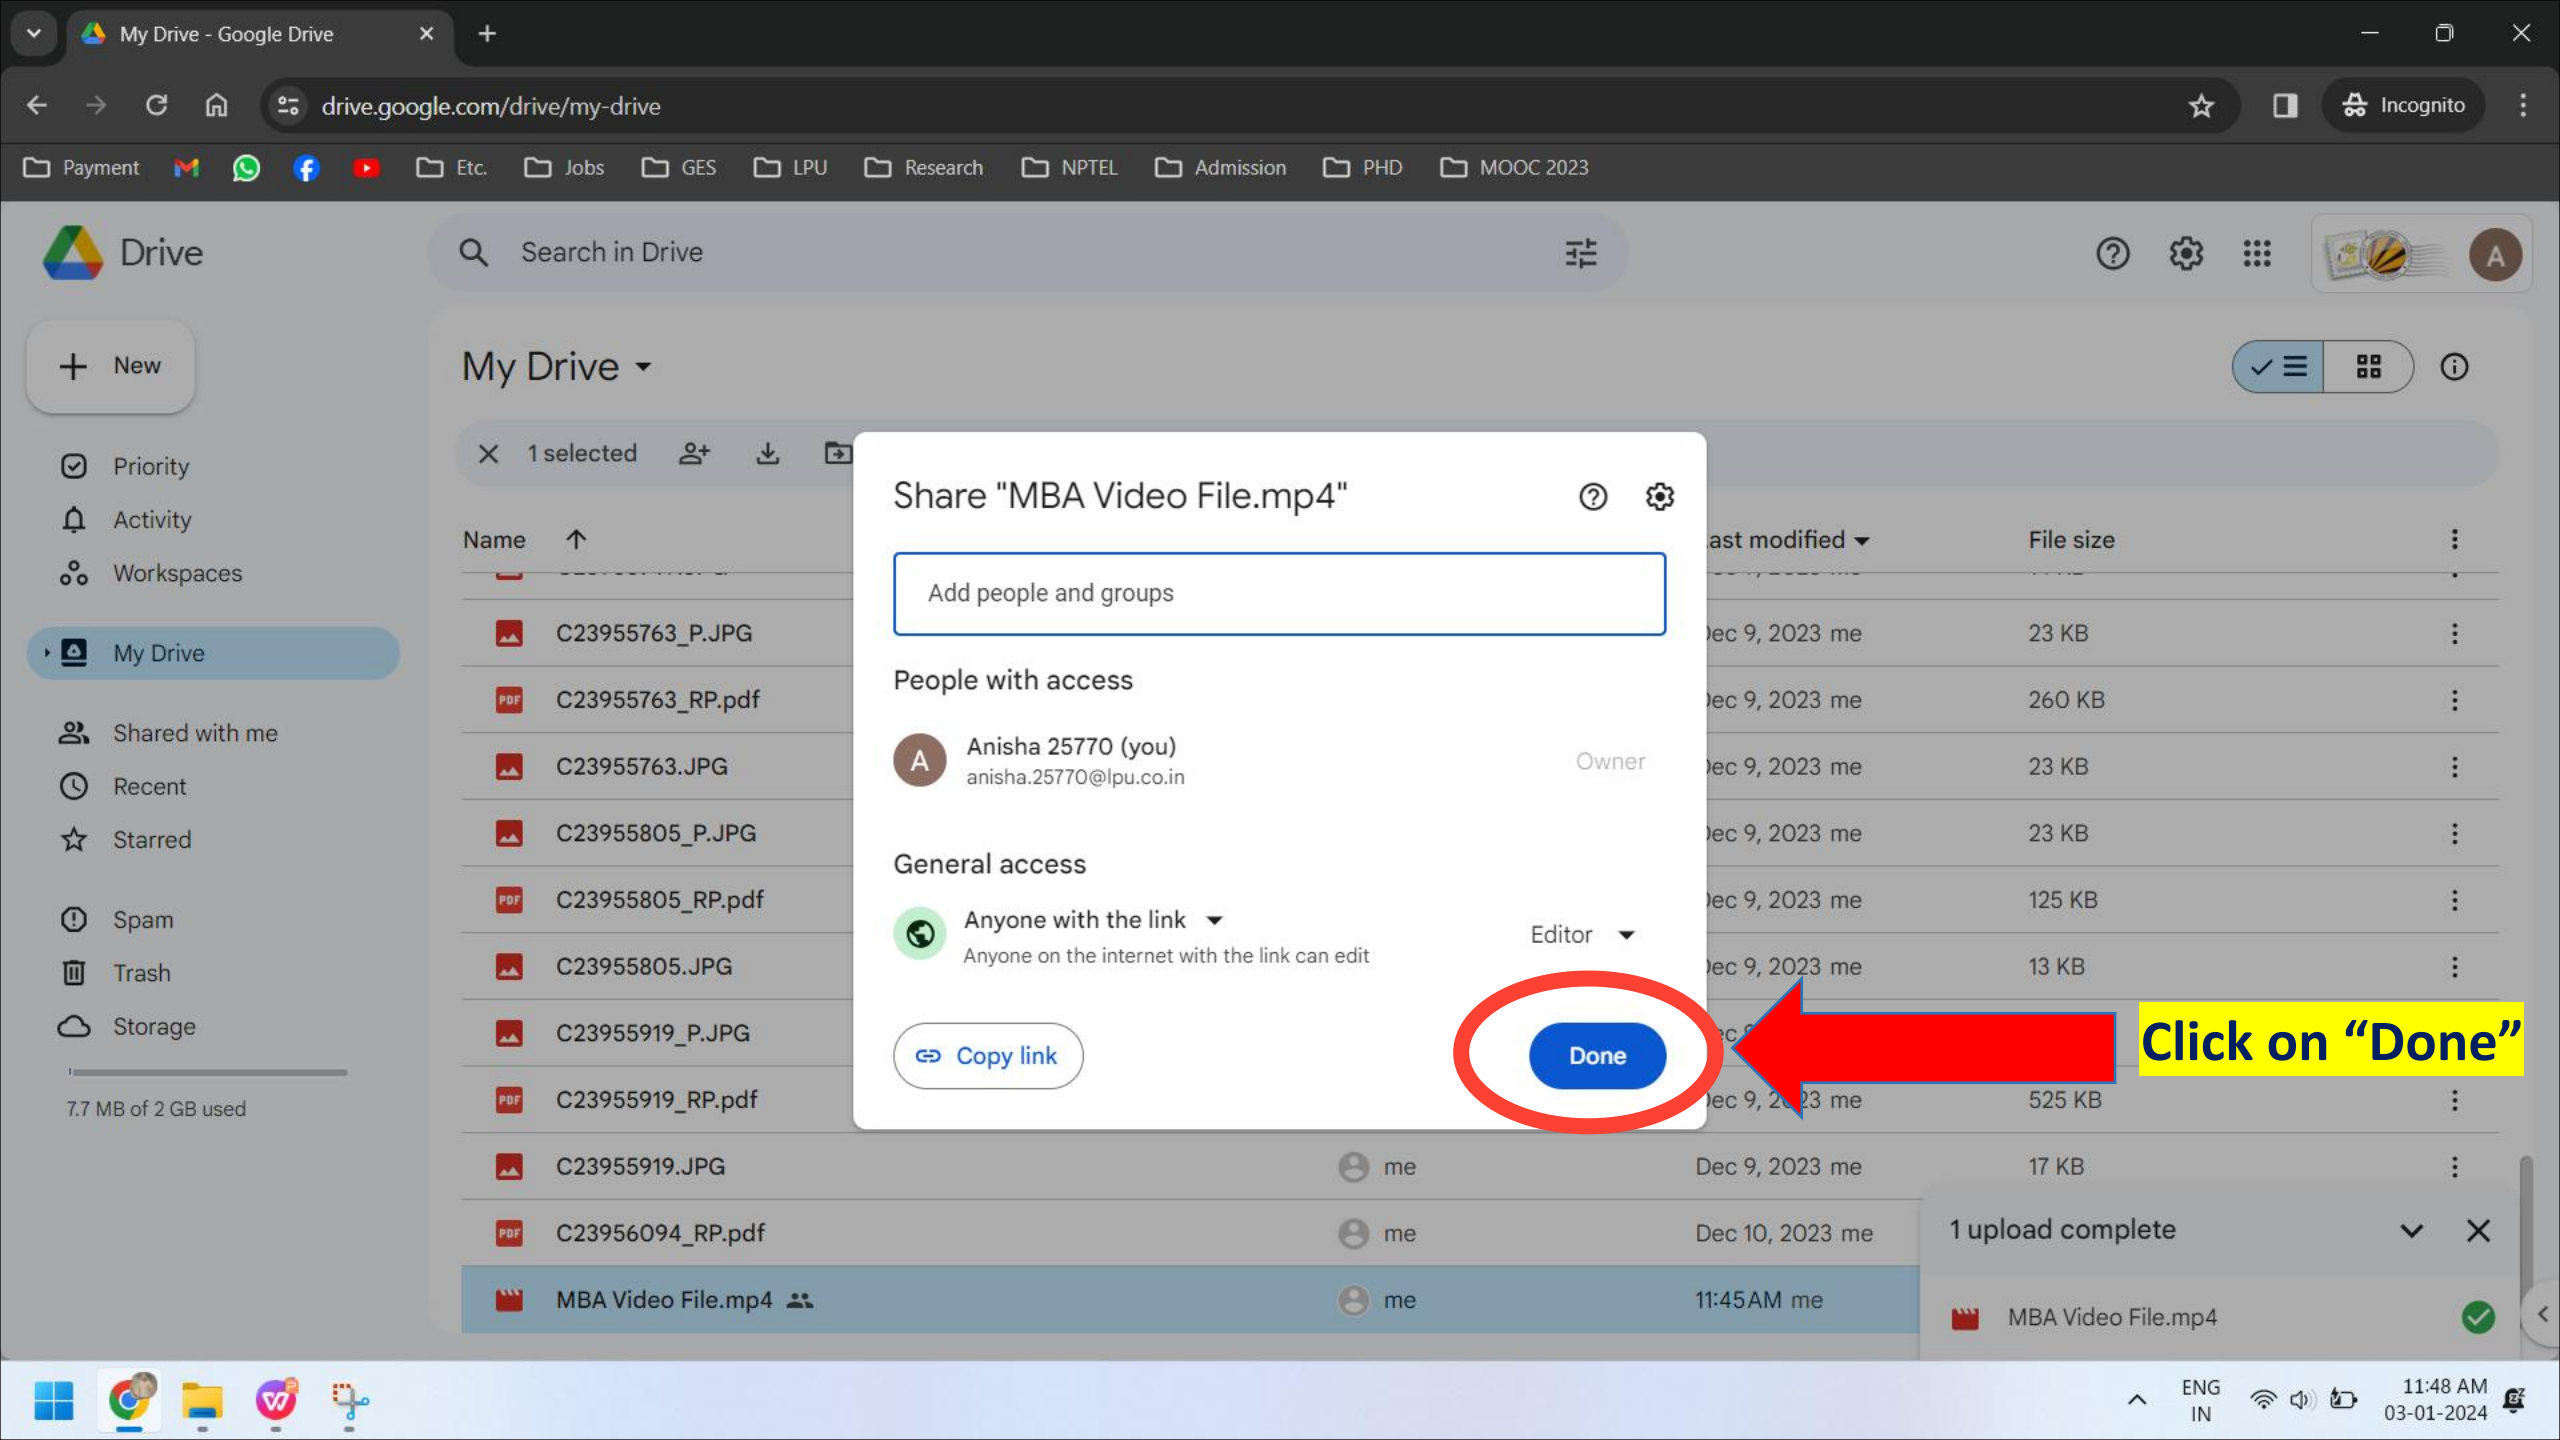

Share "MBA Video File.mp4"

People with access

Anisha 25770 (you) Owner
anisha.25770@lpu.co.in

General access

Anyone with the link Editor
Anyone on the internet with the link can edit

Copy link

Done

Click on "Done"